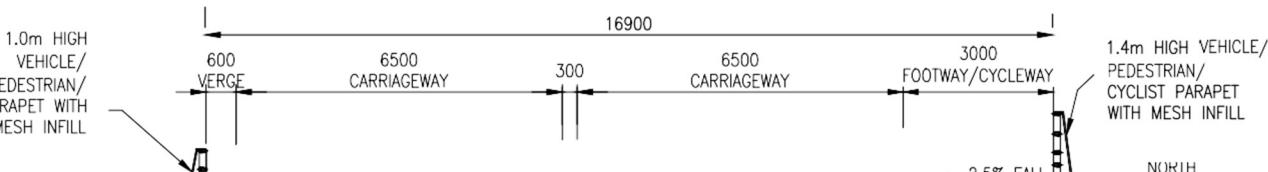

The Borough Council of Calderdale (A629, Southern Section, Halifax) (Highway Improvements) (West Yorkshire Plus Transport Fund, Phase 1b) (Calder and Hebble Navigation Bridge) Scheme 2020

3	MINOR AMENDMENTS	MF	MJS	LB	05.02.20
2	WIDENED FOOTWAY/CYCLEWAY	LW	MJS	LB	27.11.19
1	ADDITIONAL NOTE ADDED	MJS	JAM	LB	17.09.19
REV	DESCRIPTION	DRN	CHK	APP	DATE